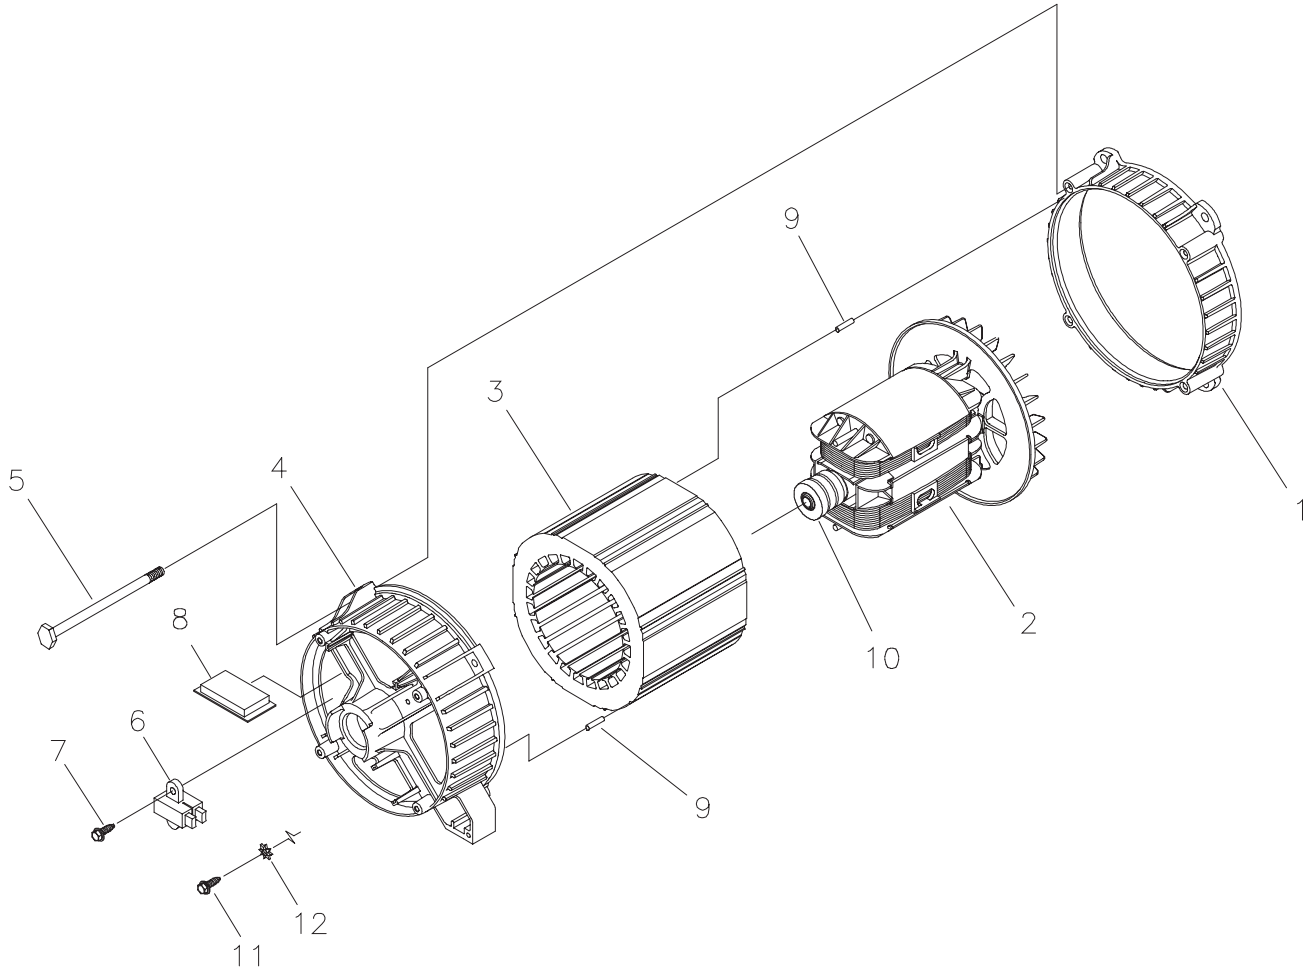

* - Items without part numbers are common fasteners and are available at your local hardware store.

§ - Contact Engine Manufacturer

EXPLODED VIEW AND PARTS LIST - CONTROL PANEL

Item	Part #	Description
1	198237GS	PANEL, Control
2	198239GS	BOX, Control Panel
3	191479GGS	BREAKER, Circuit, 30A
4	198245GS	METER, Hour
5	75207DGS	BREAKER, Circuit, 15A
6	*	WASHER, Shakeproof, Int. #8
7	94373GS	OUTLET, 120V, 15A Duplex
8	43437GS	OUTLET, 120/240V, 30A
9	*	WASHER, Flat, M4
10	*	WASHER, Lock, M4
11	*	NUT, M4 - 0.7
12	198495GS	SCREW, 4 x 18, Tapping
13	193095GS	JUMPER, Terminal Block

Item	Part #	Description
14	193427GS	STRIP, Terminal, 3 Pole
15	*	WASHER, Flat, M5
16	*	WASHER, Lock, M5
17	*	NUT, M5 - 0.8
18	38057GS	GROMMET
19	199532GS	STRIP, Dual Row, TPA, 6 Circuit
20	199528GS	PLUG, Dual Row, Housing, 6 Circuit

Item	Part #	Description
1	186059GS	ADAPTER, Mounting, Alternator
2	194773GS	ASSY, Rotor (Includes Item 10)
3	200434AGS	STATOR
4	193336GS	RBC, (with O-Ring p/n 189197)
5	86308KGS	HHCS, M6 - 1.0 x 175 SEMS
6	66386GS	ASSY, Holder, Brush
7	66849GS	TAPTITE, M5 - 0.8 x 16
8	189769GS	BOARD, Circuit, System Control
9	81917GS	PIN, Roll, 4mm x 10
10	65791GS	BEARING
11	74908GS	SCREW, M5 .8 x 10, Taptite
12	23762GS	WASHER, Shakeproof, Ext #10

EXPLODED VIEW AND PARTS LIST - WHEEL KIT

Item	Part #	Description
1	196517GS	WHEEL
2	*	WASHER, 5/8"
3	191267RGS	AXLE, 5/8"
4	191265GS	E-RING
5	*	HHCS, M8 1.25 x 20
6	67989GS	NUT, M8, Flange Serrated
7	77395GS	NUT, M6 Flange Lock
8	198629GS	ASSY, Support (Includes Item 9)
9	87841GS	MOUNT, Vibration
10	*	HHCS, M6 - 1.0 x 16